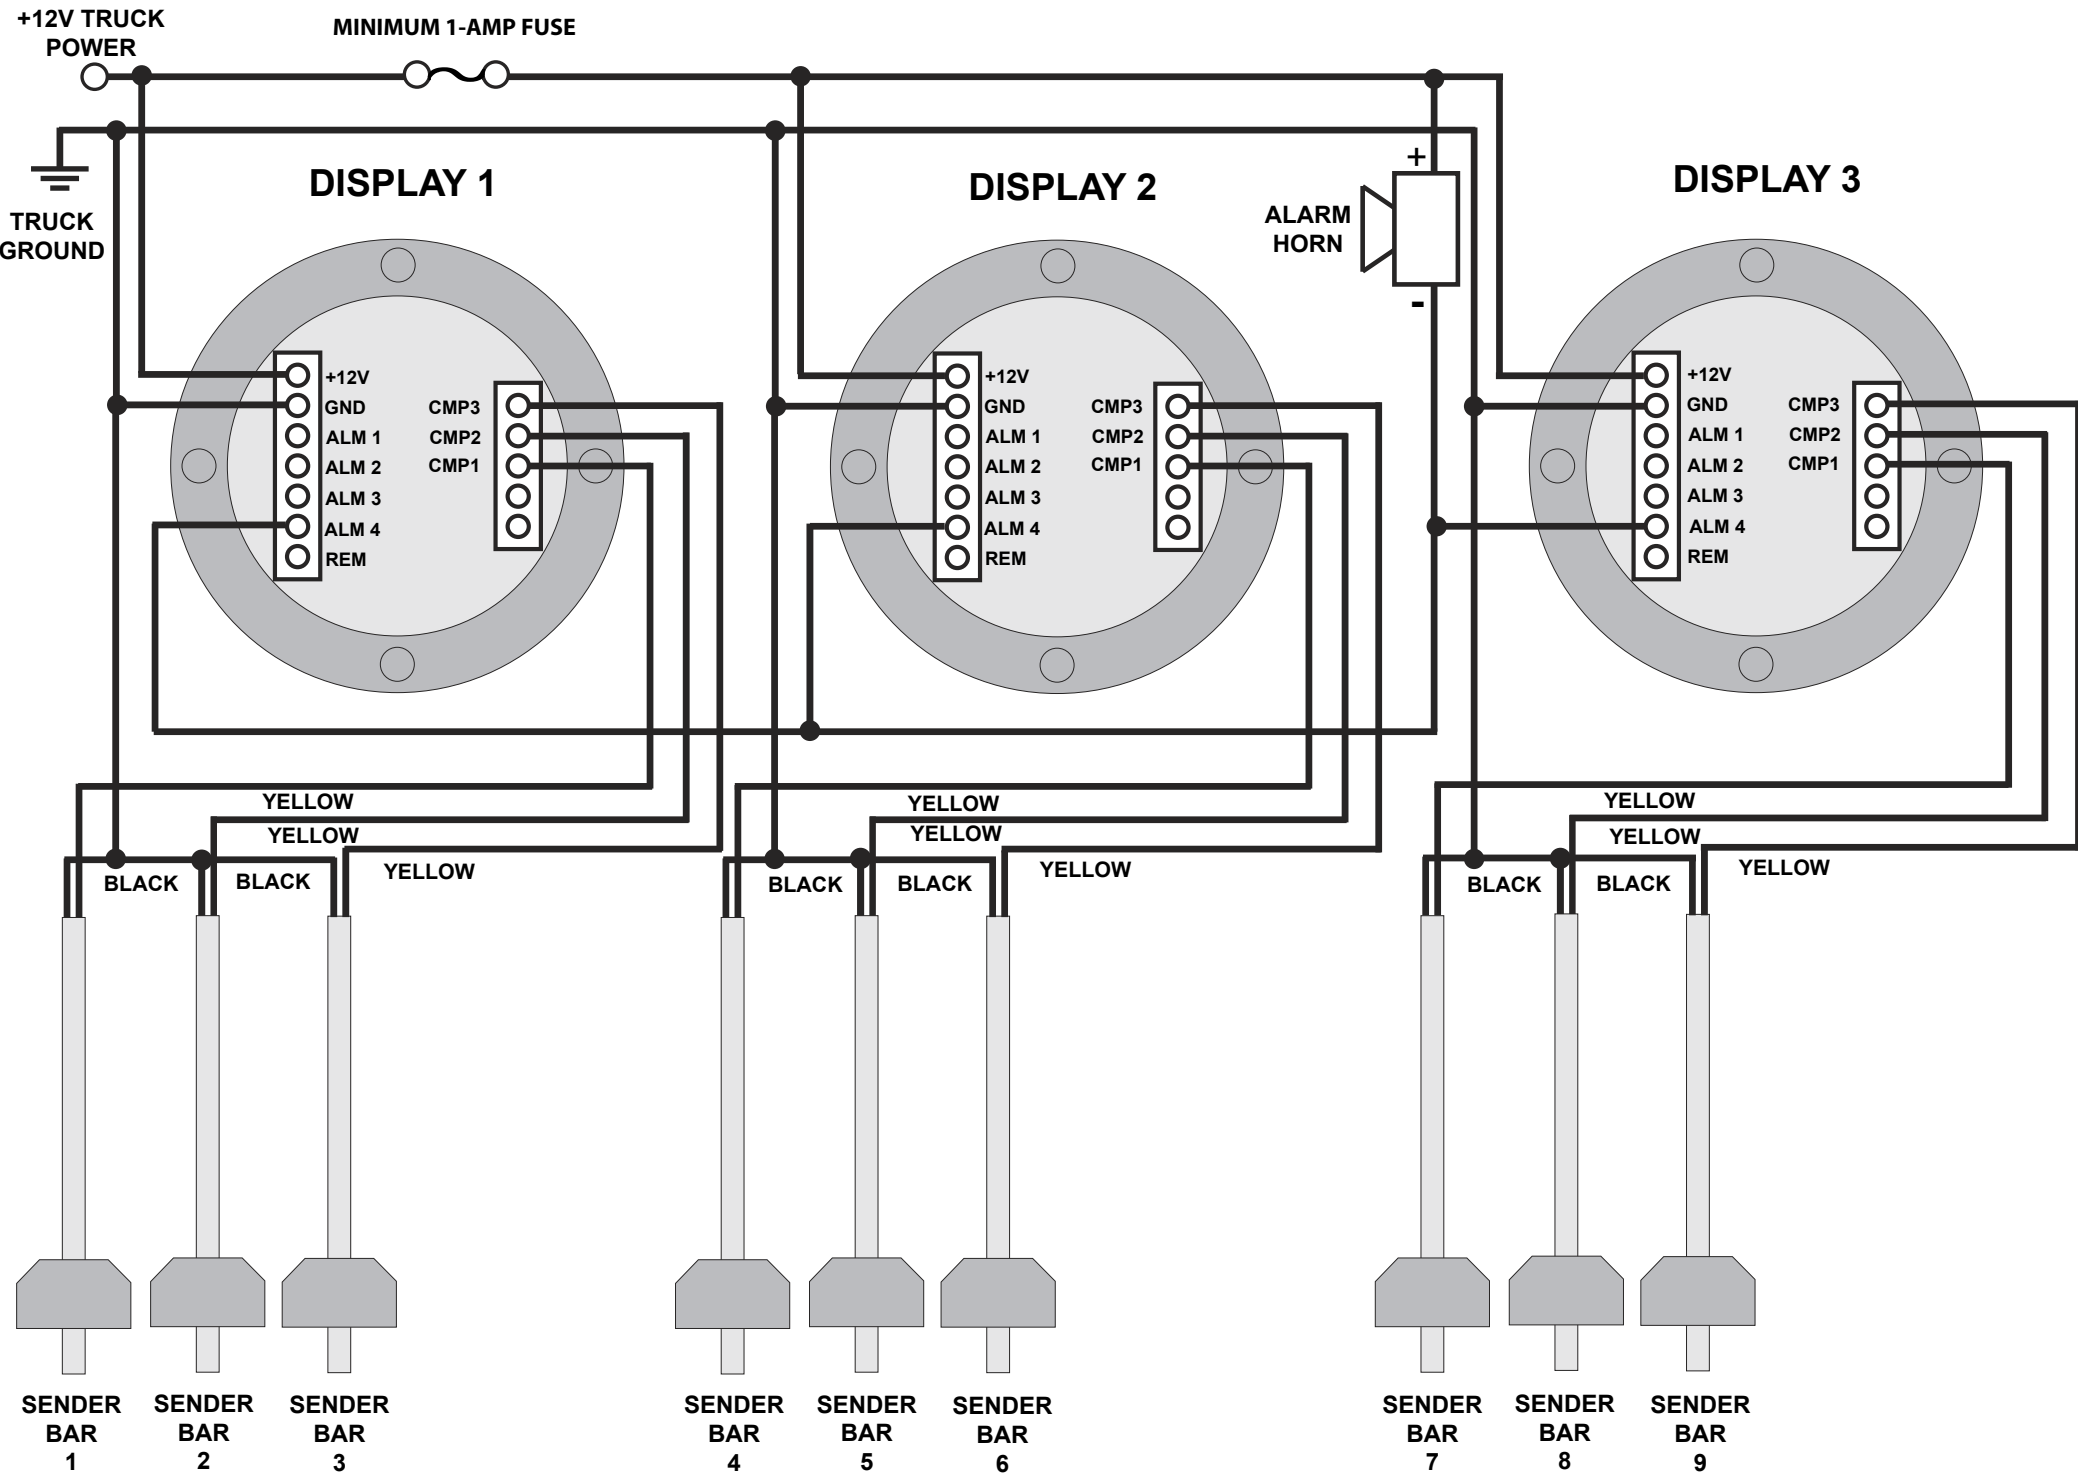

# 806-B MULTI COMPARTMENT, MULTI DISPLAY WIRING EXAMPLE

**THIS EXAMPLE SHOWS 9 COMPARTMENTS CONNECTED TO 3 OUTSIDE DISPLAYS. IT ALSO SHOWS ALARM 4 FROM ALL DISPLAYS CONNECTED TO A COMMON ALARM HORN.**