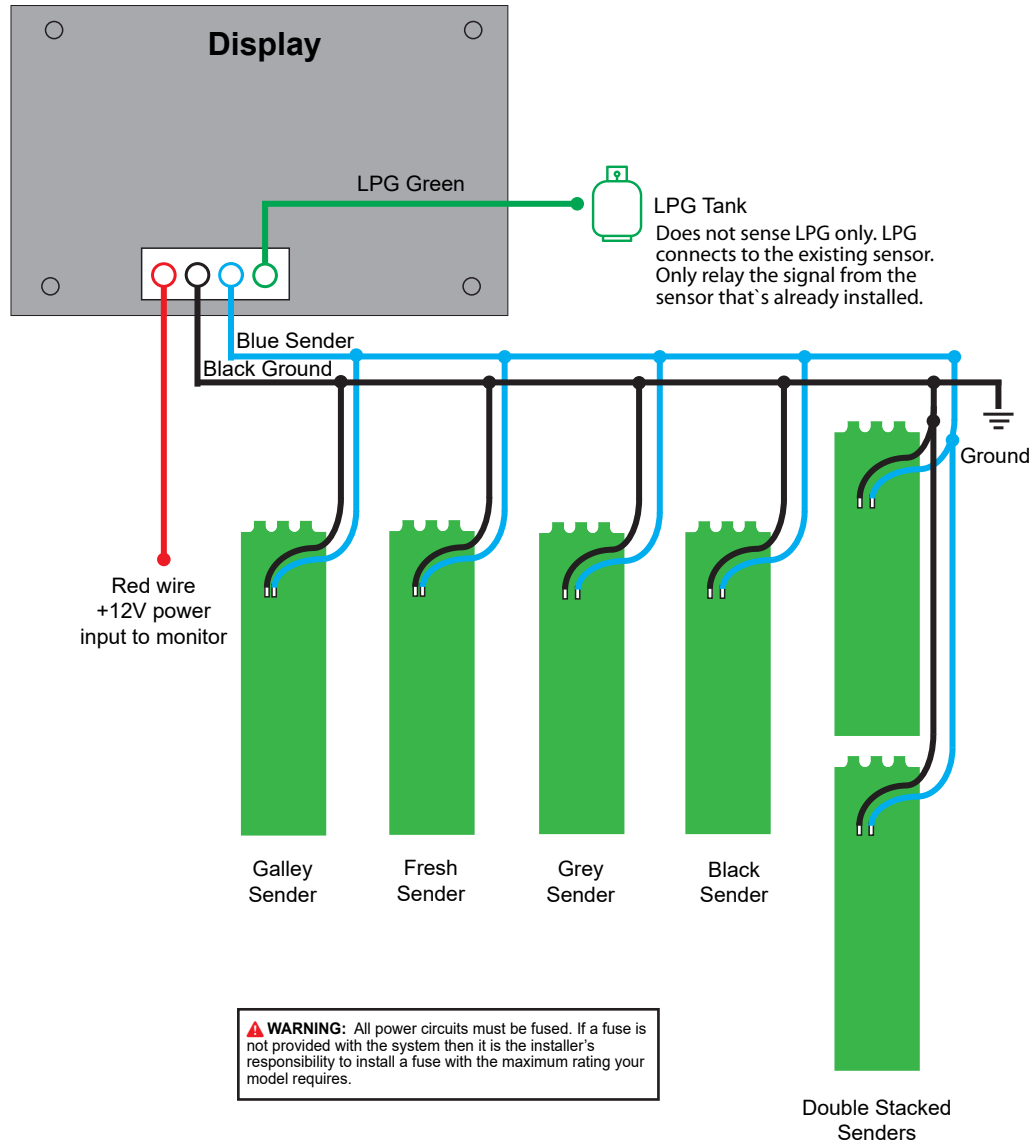

SEELEVEL II™

709-4LP Wiring Diagram

Pigtail Wires

Pin	Color	Function
1	Red	+12V
2	Black	Ground
3	Blue	Tank Senders
4	Green	LPG Tank