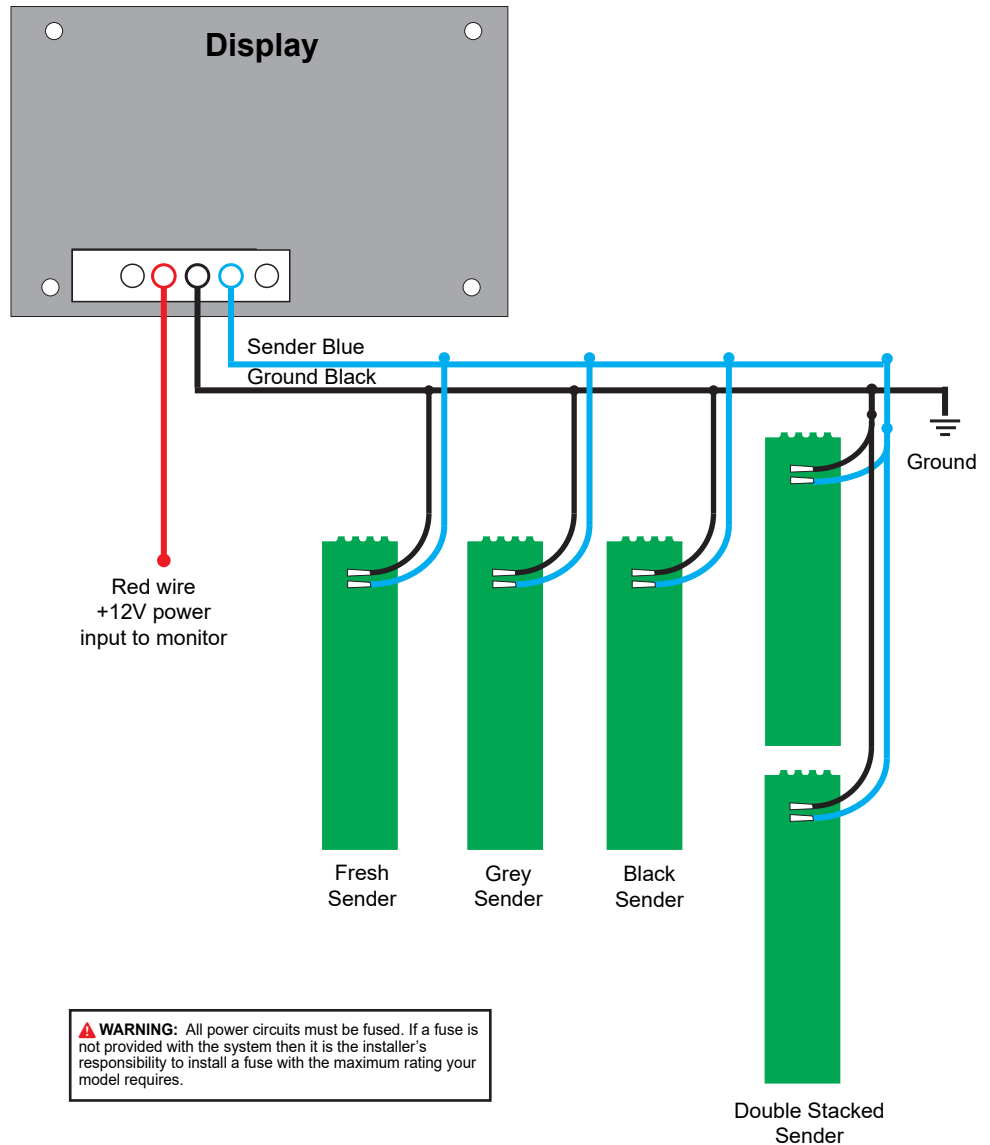

SEELVEL II™

709-3 Wiring Diagram

Pigtail Wires

| Pin | Color | Function |
|-----|-------|--------------|
| 1 | - | - |
| 2 | - | - |
| 3 | Red | +12V |
| 4 | Black | Ground |
| 5 | Blue | Tank Senders |
| 6 | - | - |