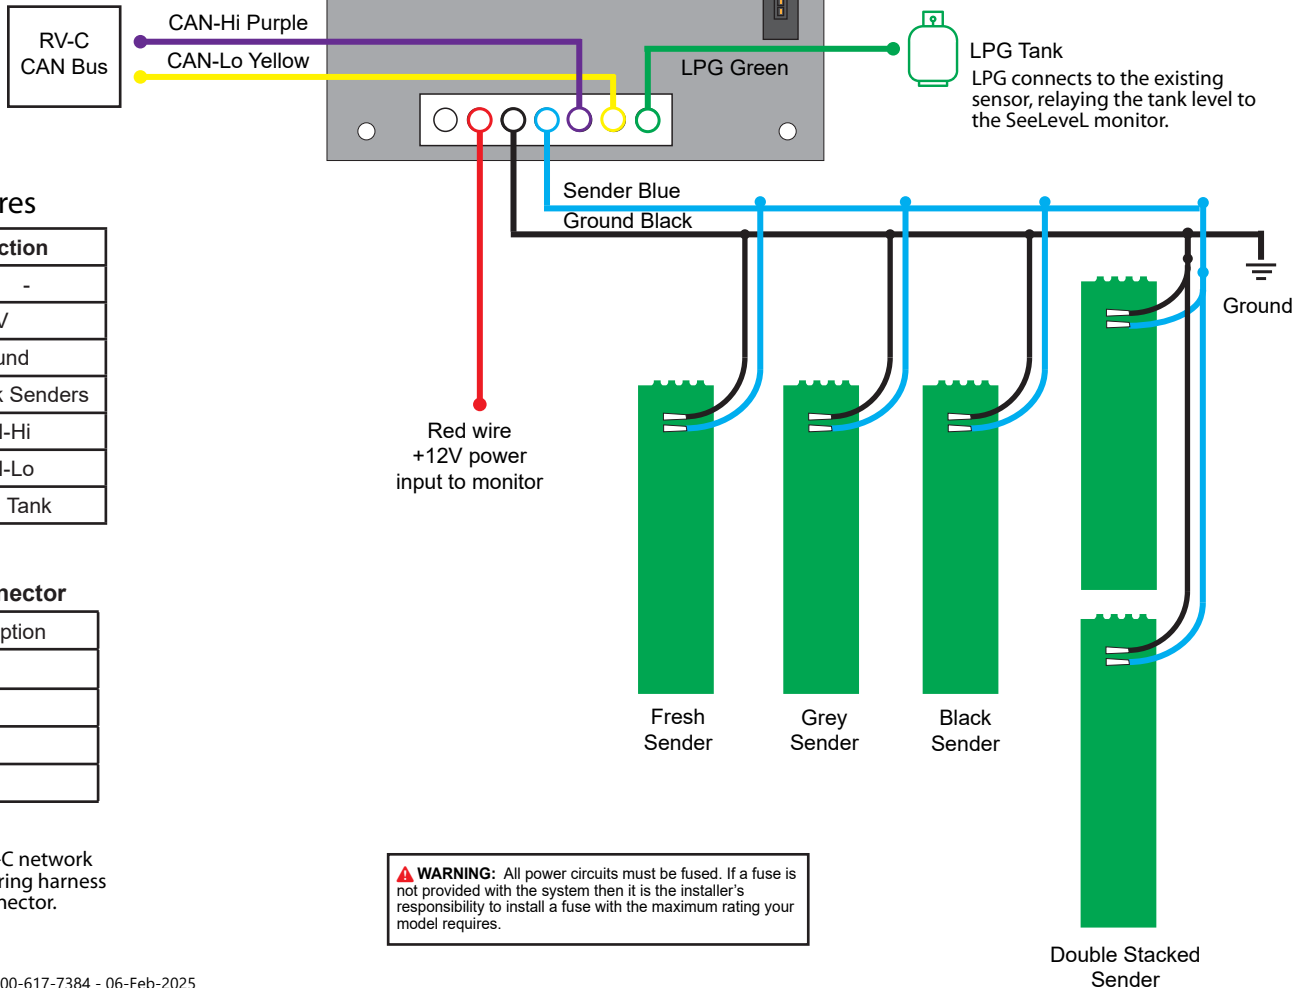

SEELEVEL II™

709-RVC Wiring Diagram

⚠ WARNING: All power circuits must be fused. If a fuse is not provided with the system then it is the installer's responsibility to install a fuse with the maximum rating your model requires.