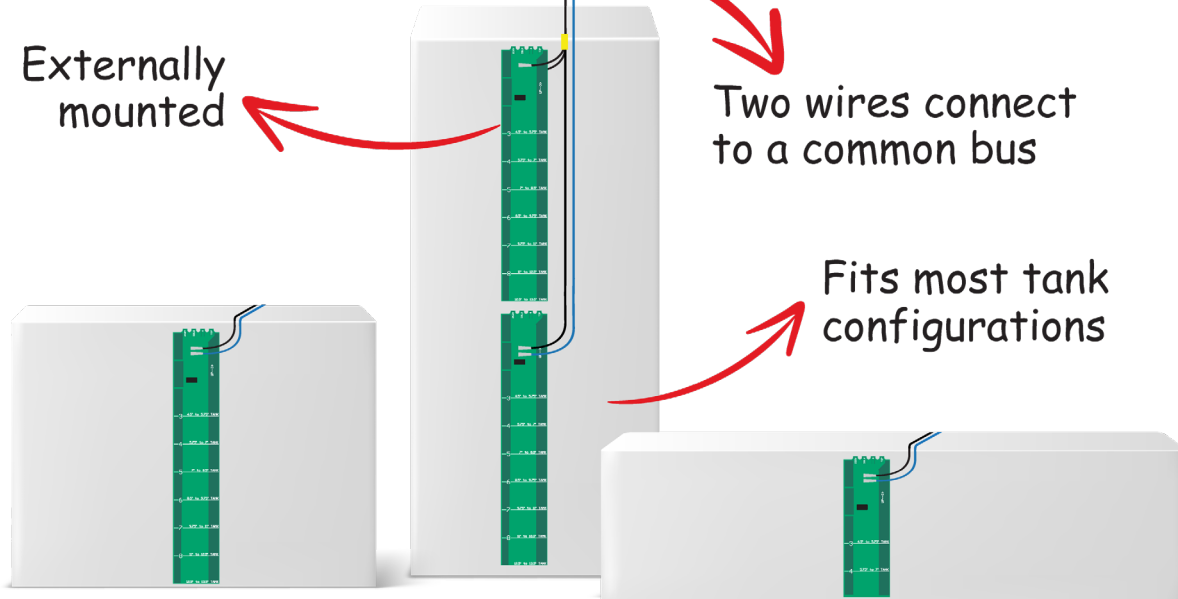

External Sensors Technology

External sensors attach to the outside of tanks, eliminating inaccurate readings caused from build-up on probes.

Simple Installation

Save time and effort using externally mounted, self-adhesive senders which use existing wiring for a hassle-free installation.

USA
5360 Old Granbury Rd, Granbury
Texas 76049

SEELEVEL II™

Tank Monitor Features

Percentage measurement

The SEELEVEL RV 2.0 App integrates with 709-BTP7. App works on Android or iOS mobile devices.

Externally mounted

Two wires connect to a common bus

Fits most tank configurations

Diagram represents features of all models. The 709-BTP7 display shown above monitors up to seven tanks and shows your tank levels on a mobile device.