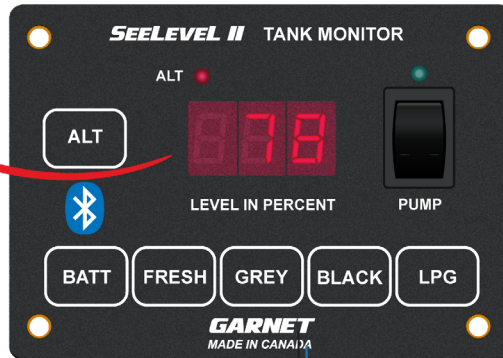

SEELEVEL™

By **GARNET**

The tank Monitor that Works.

Trusted by RVer's everywhere for reliable tank monitoring.

Accurate Fluid Level Sensing

Enjoy confidence in knowing exactly how much is in your tank in and eliminates guesswork.

Versatility

Choose from a range of systems that can accommodate various tank configurations, ensuring optimal performance for your needs.

www.rvgauge.com

+1-800-617-7384

info@garnetinstruments.com

CANADA
286 Kaska Rd, Sherwood Park
Alberta T8A 4G7

USA
5360 Old Granbury Rd, Granbury
Texas 76049

SEELEVEL II™

Tank Monitor Features

Percentage measurement

The SEELEVEL RV 2.0 App integrates with 709-BTP7. App works on Android or iOS mobile devices.

Externally mounted

Two wires connect to a common bus

Fits most tank configurations

Diagram represents features of all models. The 709-BTP7 display shown above monitors up to seven tanks and shows your tank levels on a mobile device.