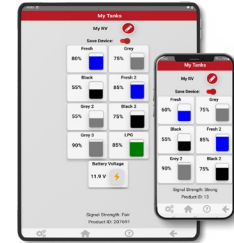

External Sensors Technology

External sensors attach to the outside of tanks, eliminating inaccurate readings caused from build-up on probes.

Simple Installation

Save time and effort using externally mounted, self-adhesive senders which use existing wiring for a hassle-free installation.

USA
5360 Old Granbury Rd, Granbury
Texas 76049

SEELEVEL II™

Tank Monitor Features

Percentage measurement

The SEELEVEL RV 2.0 App integrates with 709-BTP7. App works on Android or iOS mobile devices.

Externally mounted

Two wires connect to a common bus

Fits most tank configurations

Diagram represents features of all models. The 709-BTP7 display shown above monitors up to seven tanks and shows your tank levels on a mobile device.