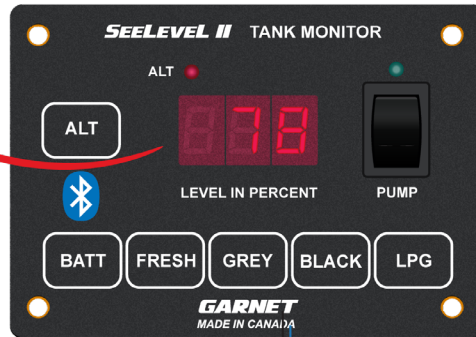

### Versatility

Choose from a range of systems that can accommodate various tank configurations, ensuring optimal performance for your needs.

[www.rvgauge.com](http://www.rvgauge.com)

+1-800-617-7384

[info@garnetinstruments.com](mailto:info@garnetinstruments.com)

## Tank Monitor Features

Percentage Measurement

The SEELEVEL Sync App is compatible with the 709-BTP7 and SeeLevel Soul 708-RBT systems, and works with both Android or iOS mobile devices.

Externally Mounted