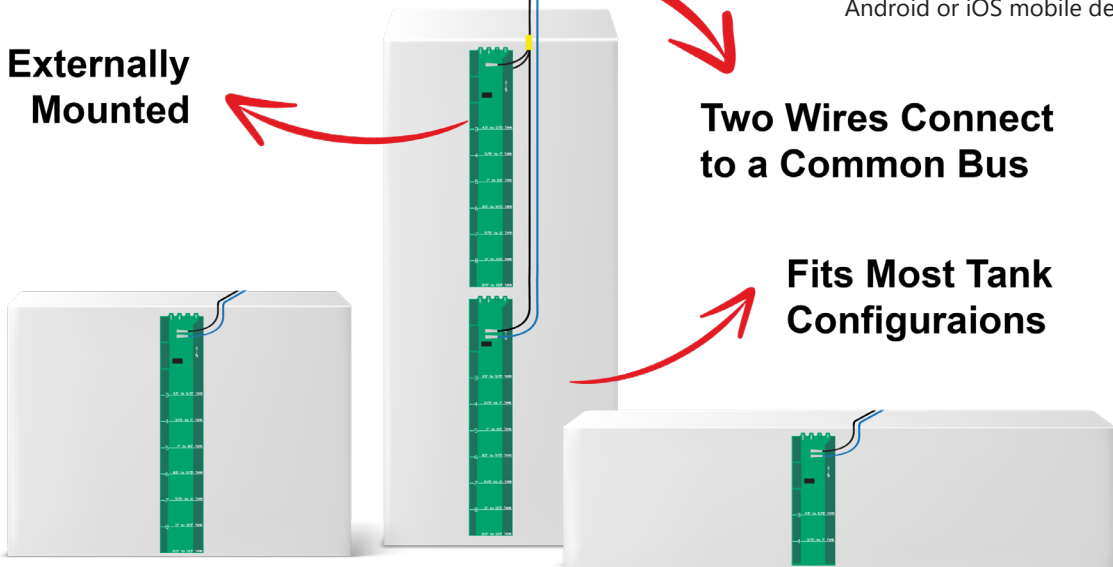

## Tank Monitor Features

Percentage Measurement

The SEELEVEL Sync App is compatible with the 709-BTP7 and SeeLevel Soul 708-RBT systems, and works with both Android or iOS mobile devices.

Externally Mounted

Two Wires Connect to a Common Bus

Fits Most Tank Configurations

Diagram represents features of all models. The 709-BTP7 display shown above monitors up to seven tanks and shows your tank levels on a mobile device.